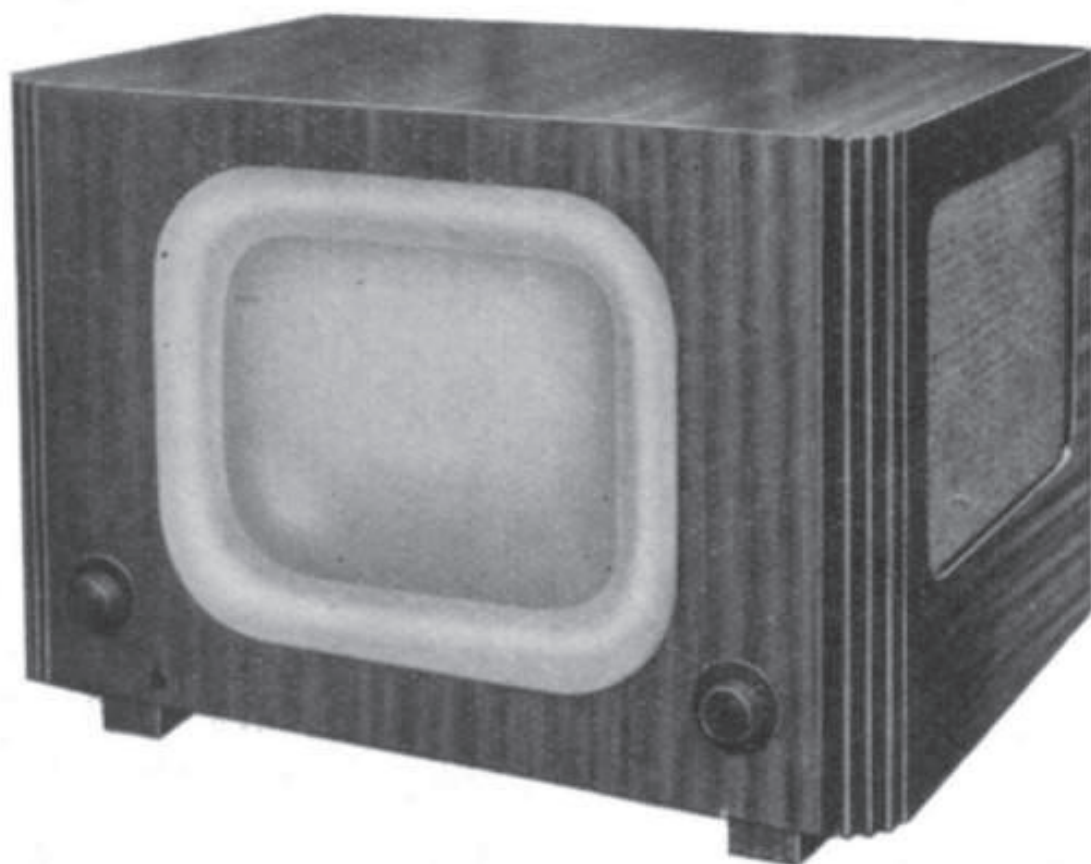

HERE IT IS . . .

the new **PYE** table model **B18T**

- ★ The first transformerless television set, employing an entirely new design.
- ★ Brighter picture with increased black and white contrast.
- ★ Full standard 9" tube giving a picture approx. 8" x 6"
- ★ Easier to operate than a radio receiver—only two controls normally requiring adjustment.
- ★ Special adjustable noise limiter which reduces interference to an absolute minimum.
- ★ Extremely compact and light in weight. Weight 30lbs. Size 17¼" wide x 12¼" high x 12¾" deep.
- ★ Attractive cabinet simple in design, beautifully finished in walnut.
- ★ Mains voltage. 230-250 Volts A.C. supply, 50 cycles. For mains between 190-220 Volts an auto-transformer can be supplied. Consumption approx. 125 watts.